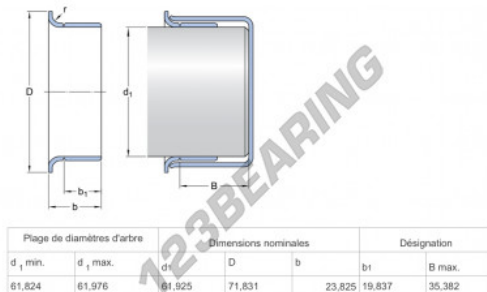

Speedi-Sleeve 99243-SKF - 99243-SKF

<https://www.123bearing.co.uk/seals/accessories/speedi-sleeve/99243-skf>

PRODUCT FEATURES

Brand	SKF
N° Ean13	85311041935
Inside diameter	61 mm
Thickness	23 mm
Weight	82 g
Packaging	1