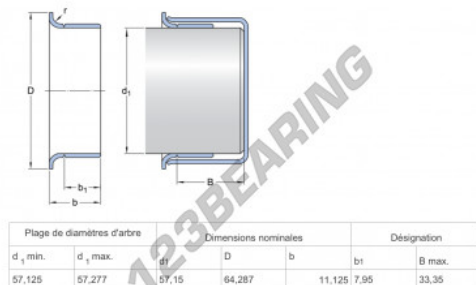

### PRODUCT FEATURES

Brand	SKF
N° Ean13	85311041812
Inside diameter	57 mm
Thickness	11 mm
Weight	65 g
Packaging	1
Standard	No standard

[contact@123bearing.co.uk](mailto:contact@123bearing.co.uk)

02038 087 274