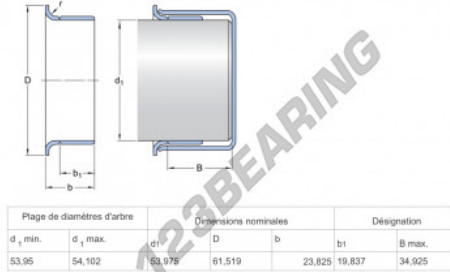

Speedi-Sleeve 99836-SKF - 99836-SKF

<https://www.123bearing.co.uk/seals/accessories/speedi-sleeve/99836-skf>

PRODUCT FEATURES

Brand	SKF
N° Ean13	3616060570482
Inside diameter	53 mm
Thickness	23 mm
Packaging	1