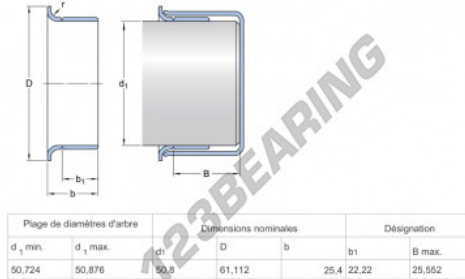

Speedi-Sleeve 99835-SKF - 99835-SKF

<https://www.123bearing.co.uk/seals/accessories/speedi-sleeve/99835-skf>

PRODUCT FEATURES

Brand	SKF
N° Ean13	85311185875
Inside diameter	50.8 mm
Thickness	25.4 mm
Packaging	1