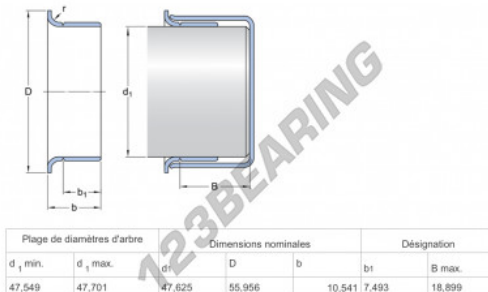

Speedi-Sleeve 99188-SKF - 99188-SKF

<https://www.123bearing.co.uk/seals/accessories/speedi-sleeve/99188-skf>

PRODUCT FEATURES

Brand	SKF
N° Ean13	85311041652
Inside diameter	47 mm
Inside diameter	1.85" inch
Thickness	10 mm
Thickness	0.394" inch
Packaging	1