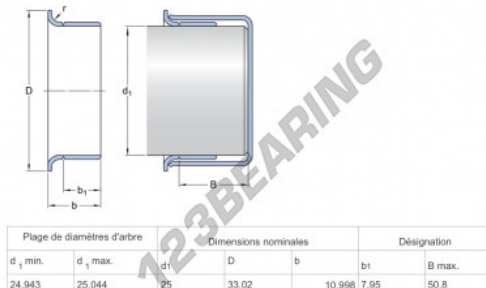

Speedi-Sleeve 99813-SKF - 99813-SKF

<https://www.123bearing.co.uk/seals/accessories/speedi-sleeve/99813-skf>

PRODUCT FEATURES

Brand	SKF
N° Ean13	85311185653
Inside diameter	25 mm
Inside diameter	0.984" inch
Thickness	10.998 mm
Thickness	0.433" inch
Weight	45 g
Packaging	1