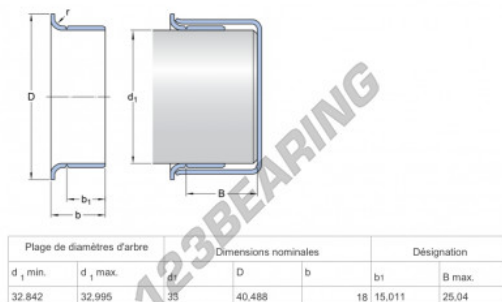

### PRODUCT FEATURES

Brand	SKF
N° Ean13	85311230834
Inside diameter	31.842 mm
Thickness	15.011 mm
Outside diameter	40.488 mm
Weight	29 g
Packaging	-
Standard	No standard

[contact@123bearing.co.uk](mailto:contact@123bearing.co.uk)