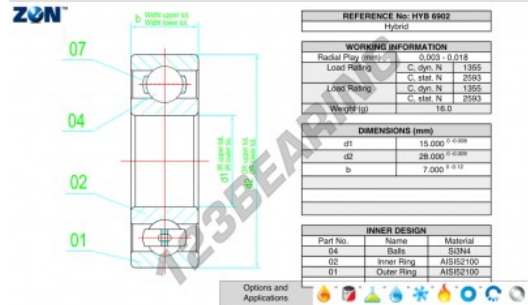

Deep groove ball bearing single row HYB-6902-ZEN - HYB-6902-ZEN

<https://www.123bearing.co.uk/bearing-housing/deep-groove-bearing/single-row/hyb-6902-zen>

PRODUCT FEATURES

| | |
|------------------|---------------|
| Brand | ZEN |
| N° Ean13 | 3616060561237 |
| Inside diameter | 15 mm |
| Inside diameter | 0.591" inch |
| Outside diameter | 28 mm |
| Outside diameter | 1.102" inch |
| Thickness | 7 mm |
| Thickness | 0.276" inch |
| Dynamic load | 1355 kN |
| Static load | 2593 kN |
| Packaging | 1 |