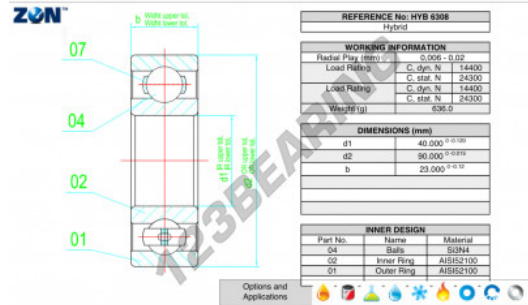

Deep groove ball bearing single row HYB-6308-ZEN - HYB-6308-ZEN

<https://www.123bearing.co.uk/bearing-housing/deep-groove-bearing/single-row/hyb-6308-zen>

PRODUCT FEATURES

Brand	ZEN
N° Ean13	3616060561145
Inside diameter	40 mm
Outside diameter	90 mm
Thickness	23 mm
Dynamic load	14400 kN
Static load	24300 kN
Packaging	1