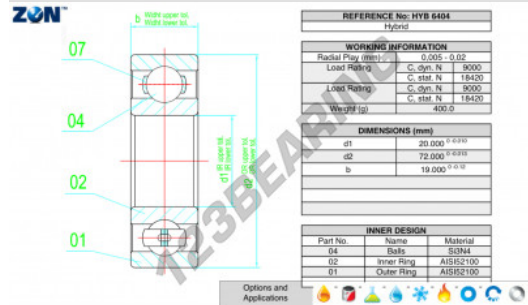

Deep groove ball bearing single row HYB-6404-ZEN - HYB-6404-ZEN

<https://www.123bearing.co.uk/bearing-housing/deep-groove-bearing/single-row/hyb-6404-zen>

PRODUCT FEATURES

Brand	ZEN
N° Ean13	3616060560827
Inside diameter	20 mm
Inside diameter	0.787" inch
Outside diameter	72 mm
Outside diameter	2.835" inch
Thickness	19 mm
Thickness	0.748" inch
Dynamic load	9000 kN
Static load	18420 kN
Packaging	1