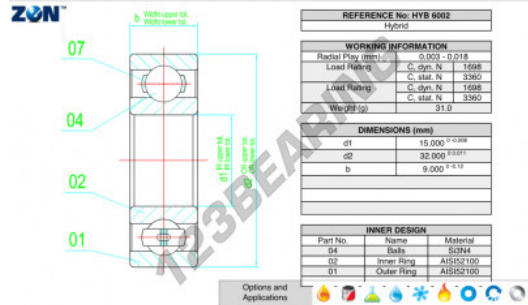

Deep groove ball bearing single row HYB-6002-ZEN - HYB-6002-ZEN

<https://www.123bearing.co.uk/bearing-housing/deep-groove-bearing/single-row/hyb-6002-zen>

PRODUCT FEATURES

Brand	ZEN
N° Ean13	3616060560629
Inside diameter	15 mm
Outside diameter	32 mm
Thickness	9 mm
Dynamic load	1698 kN
Static load	3360 kN
Packaging	1