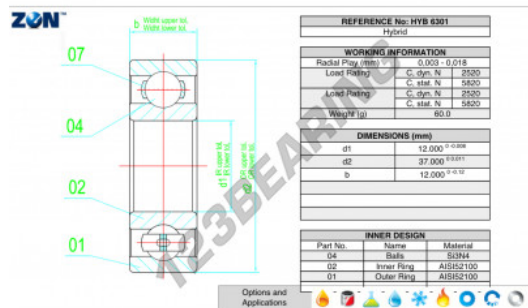

Deep groove ball bearing single row HYB-6301-ZEN - HYB-6301-ZEN

<https://www.123bearing.co.uk/bearing-housing/deep-groove-bearing/single-row/hyb-6301-zen>

PRODUCT FEATURES

Brand	ZEN
N° Ean13	3616060560599
Inside diameter	12 mm
Outside diameter	37 mm
Thickness	12 mm
Dynamic load	2520 kN
Static load	5820 kN
Packaging	1