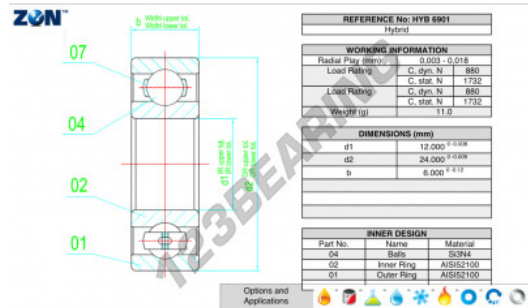

Deep groove ball bearing single row HYB-6901-ZEN - HYB-6901-ZEN

<https://www.123bearing.co.uk/bearing-housing/deep-groove-bearing/single-row/hyb-6901-zen>

PRODUCT FEATURES

Brand	ZEN
N° Ean13	3616060560407
Inside diameter	12 mm
Outside diameter	24 mm
Thickness	6 mm
Dynamic load	880 kN
Static load	1732 kN
Packaging	1