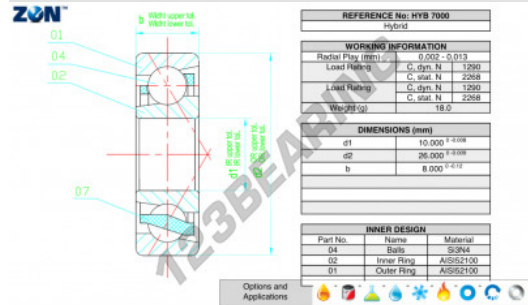

Deep groove ball bearing single row HYB-7000-ZEN - HYB-7000-ZEN

<https://www.123bearing.co.uk/bearing-housing/deep-groove-bearing/single-row/hyb-7000-zen>

PRODUCT FEATURES

Brand	ZEN
N° Ean13	3616060560346
Inside diameter	10 mm
Inside diameter	0.394" inch
Outside diameter	26 mm
Outside diameter	1.024" inch
Thickness	8 mm
Thickness	0.315" inch
Dynamic load	1290 kN
Static load	2268 kN
Packaging	1