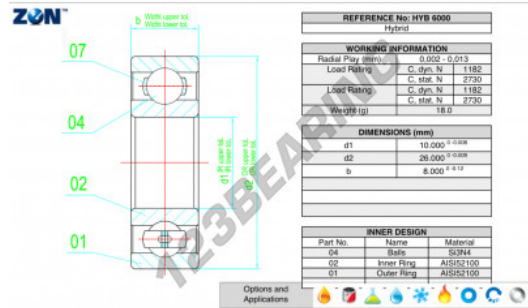

## Deep groove ball bearing single row HYB-6000-ZEN - HYB-6000-ZEN

<https://www.123bearing.co.uk/bearing-housing/deep-groove-bearing/single-row/hyb-6000-zen>

### PRODUCT FEATURES

Brand	ZEN
N° Ean13	3616060560339
Inside diameter	10 mm
Inside diameter	0.394" inch
Outside diameter	26 mm
Outside diameter	1.024" inch
Thickness	8 mm
Thickness	0.315" inch
Dynamic load	1182 kN
Static load	2730 kN
Packaging	1