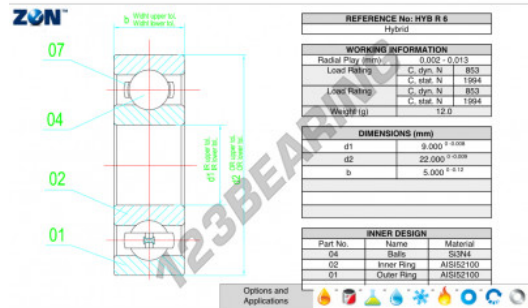

Deep groove ball bearing single row HYB-R6-ZEN - HYB-R6-ZEN

<https://www.123bearing.co.uk/bearing-housing/deep-groove-bearing/single-row/hyb-r6-zen>

PRODUCT FEATURES

| | |
|------------------|---------------|
| Brand | ZEN |
| N° Ean13 | 3616060560278 |
| Inside diameter | 9.5 mm |
| Inside diameter | 0.374" inch |
| Outside diameter | 22.2 mm |
| Outside diameter | 0.874" inch |
| Thickness | 7.1 mm |
| Thickness | 0.28" inch |
| Dynamic load | 853 kN |
| Static load | 1994 kN |
| Packaging | 1 |