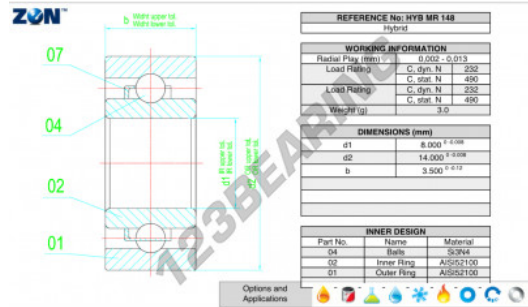

## Deep groove ball bearing single row HYB-MR148-ZEN - HYB-MR148-ZEN

<https://www.123bearing.co.uk/bearing-housing/deep-groove-bearing/single-row/hyb-mr148-zen>

### PRODUCT FEATURES

Brand	ZEN
N° Ean13	3616060560094
Inside diameter	8 mm
Outside diameter	14 mm
Thickness	3.5 mm
Dynamic load	232 kN
Static load	490 kN
Packaging	1

[contact@123bearing.co.uk](mailto:contact@123bearing.co.uk)