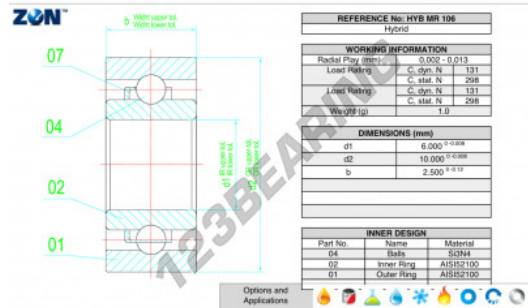

Deep groove ball bearing single row HYB-MR106-ZEN - HYB-MR106-ZEN

<https://www.123bearing.co.uk/bearing-housing/deep-groove-bearing/single-row/hyb-mr106-zen>

PRODUCT FEATURES

Brand	ZEN
N° Ean13	3616060559685
Inside diameter	6 mm
Outside diameter	10 mm
Thickness	2.5 mm
Dynamic load	131 kN
Static load	298 kN
Packaging	1