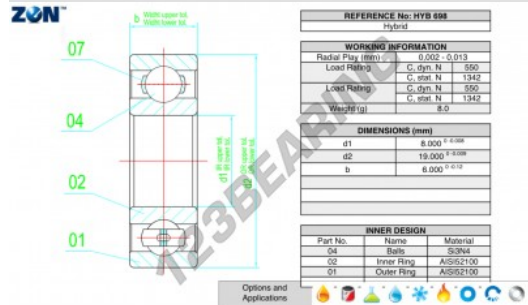

Deep groove ball bearing single row HYB-698-ZEN - HYB-698-ZEN

<https://www.123bearing.co.uk/bearing-housing/deep-groove-bearing/single-row/hyb-698-zen>

PRODUCT FEATURES

Brand	ZEN
N° Ean13	3616060559678
Inside diameter	5 mm
Inside diameter	0.197" inch
Outside diameter	13 mm
Outside diameter	0.512" inch
Thickness	4 mm
Thickness	0.157" inch
Dynamic load	259 kN
Static load	646 kN
Packaging	1