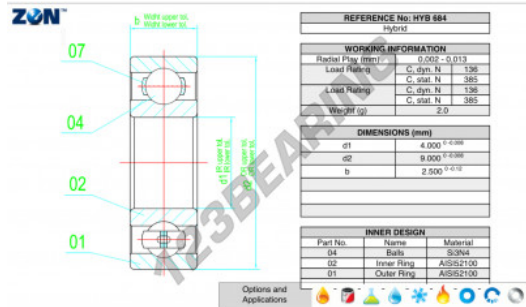

Deep groove ball bearing single row HYB-684-ZEN - HYB-684-ZEN

<https://www.123bearing.co.uk/bearing-housing/deep-groove-bearing/single-row/hyb-684-zen>

PRODUCT FEATURES

Brand	ZEN
N° Ean13	3616060559586
Inside diameter	4 mm
Outside diameter	9 mm
Thickness	2.5 mm
Dynamic load	136 kN
Static load	385 kN
Packaging	1