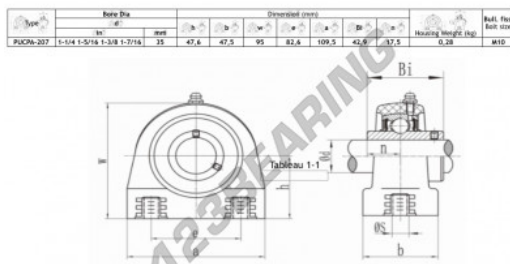

Housed bearing 2 bolts PUCPA-207 - PUCPA-207

<https://www.123bearing.co.uk/bearing-housing/housed-bearing/cast-iron-housed-bearing-2/pucpa-207>

PRODUCT FEATURES

Brand	GEN
Shaft diameter	35 mm
No. of fasteners	2
Tightening	set screw
Mounting center distance	82.6 mm
Material	PLASTIC
Weight	280 g
Packaging	1