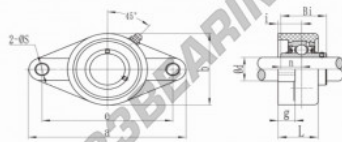

Housed bearing 2 bolts PUCFL-208 - PUCFL-208

<https://www.123bearing.co.uk/bearing-housing/housed-bearing/cast-iron-housed-bearing-2/pucfl-208>

Type	Bore dia.		Dimension (mm)										Mounting Weight (kg)	Ball Dia. (mm)
	h	H	a	e	b	d	f	g	i	k	l	m		
PUCFL-208	1.512	1.918	40	170	144	99	38	37.5	14	21.5	28.2	19	8.24	M12

PRODUCT FEATURES

Brand	GEN
Shaft diameter	40 mm
Shaft diameter	1.575" inch
No. of fasteners	2
Tightening	Concentra
Mounting center distance	144 mm
Mounting center distance	5.669" inch
Material	PLASTIC
Weight	240 g
Packaging	1
Standard	No standard