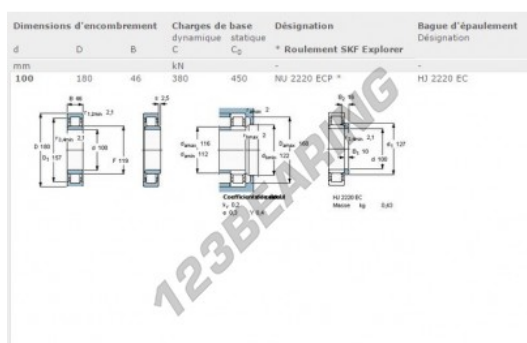

Roller bearing NU2220-ECP-SKF - NU2220-ECP-SKF

<https://www.123bearing.co.uk/bearing-housing/roller-bearing/roller/nu2220-ecp-skf>

PRODUCT FEATURES

Brand	SKF
N° Ean13	7316577029621
Inside diameter	100 mm
Outside diameter	180 mm
Thickness	46 mm
Weight	4727 g
Packaging	1