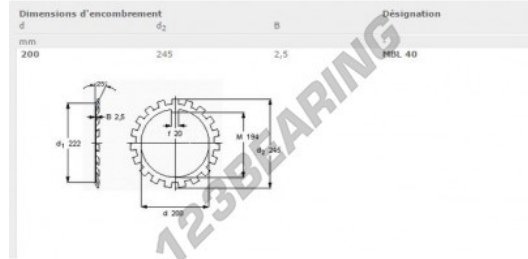

Lock washer MBL40-SKF - MBL40-SKF

<https://www.123bearing.co.uk/accessories/washer/lock-washer/mb140-skf>

PRODUCT FEATURES

Brand	SKF
N° Ean13	7316570339987
Inside diameter	200 mm
Outside diameter	245 mm
Thickness	2.5 mm
Packaging	1