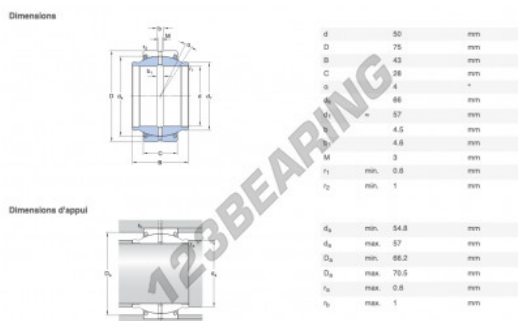

## GE Rod end GEM50-ES-2RS-SKF - GEM50-ES-2RS-SKF

<https://www.123bearing.co.uk/bearing-housing/rod-end/ge/gem50-es-2rs-skf>

### PRODUCT FEATURES

Brand	SKF
N° Ean13	7316577003362
Inside diameter	50 mm
Outside diameter	75 mm
Thickness	43 mm
Type	GE
Weight	560 g
Thread	NA
Lubrication	with
Packaging	1

[contact@123bearing.co.uk](mailto:contact@123bearing.co.uk)