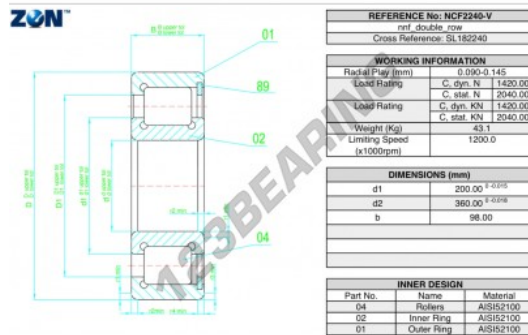

Roller bearing NCF2240-V-ZEN - NCF2240-V-ZEN

<https://www.123bearing.co.uk/bearing-housing/roller-bearing/roller/ncf2240-v-zen>

PRODUCT FEATURES

Brand	ZEN
N° Ean13	3616060509369
Inside diameter	200 mm
Outside diameter	360 mm
Thickness	98 mm
Limiting speed	1200 rpm
Dynamic load	1420 kN
Static load	2040 kN
Packaging	1