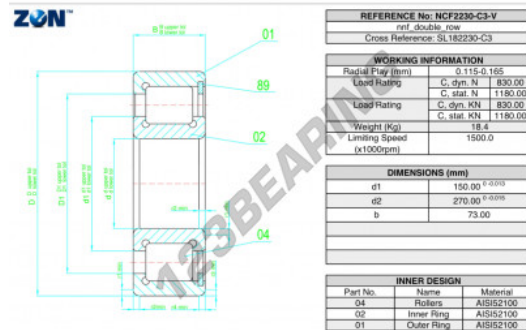

Roller bearing NCF2230-C3-V-ZEN - NCF2230-C3-V-ZEN

<https://www.123bearing.co.uk/bearing-housing/roller-bearing/roller/ncf2230-c3-v-zen>

PRODUCT FEATURES

Brand	ZEN
N° Ean13	3616060509338
Inside diameter	150 mm
Outside diameter	270 mm
Thickness	73 mm
Limiting speed	1500 rpm
Dynamic load	830 kN
Static load	1180 kN
Packaging	1