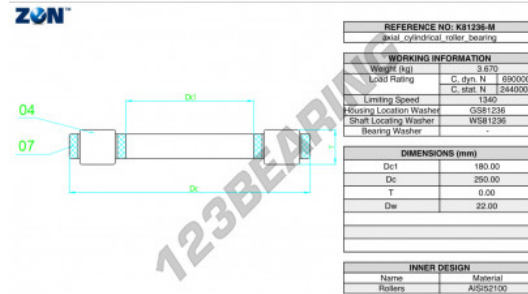

Thrust roller bearing K81236-M-ZEN - K81236-M-ZEN

<https://www.123bearing.co.uk/bearing-housing/roller-bearing/thrust/k81236-m-zen>

PRODUCT FEATURES

Brand	ZEN
N° Ean13	3616060508690
Inside diameter	180 mm
Outside diameter	250 mm
Thickness	22 mm
Limiting speed	1340 rpm
Dynamic load	690 kN
Static load	2440 kN
Packaging	1