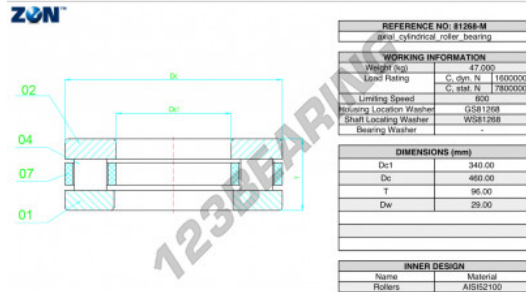

Thrust roller bearing 81268-M-ZEN - 81268-M-ZEN

<https://www.123bearing.co.uk/bearing-housing/roller-bearing/thrust/81268-m-zen>

PRODUCT FEATURES

Brand	ZEN
N° Ean13	3616060508188
Inside diameter	340 mm
Outside diameter	460 mm
Thickness	96 mm
Limiting speed	600 rpm
Dynamic load	1600 kN
Static load	7800 kN
Packaging	-