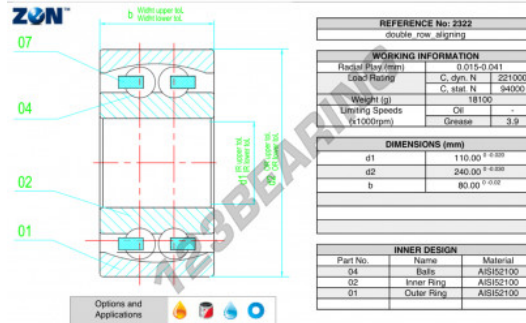

Self aligning ball bearing 2322-ZEN - 2322-ZEN

<https://www.123bearing.co.uk/bearing-housing/deep-groove-bearing/sefl-aligning/2322-zen>

PRODUCT FEATURES

Brand	ZEN
N° Ean13	3616060505781
Inside diameter	110 mm
Outside diameter	240 mm
Thickness	80 mm
Limiting speed	3900 rpm
Dynamic load	221 kN
Static load	94 kN
Packaging	1