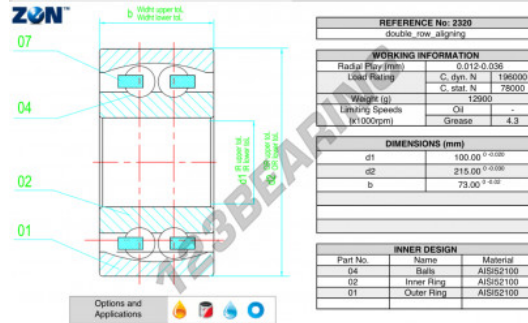

Self aligning ball bearing 2320-ZEN - 2320-ZEN

<https://www.123bearing.co.uk/bearing-housing/deep-groove-bearing/sefl-aligning/2320-zen>

PRODUCT FEATURES

Brand	ZEN
N° Ean13	3616060505774
Inside diameter	100 mm
Outside diameter	215 mm
Thickness	73 mm
Limiting speed	4300 rpm
Dynamic load	196 kN
Static load	78 kN
Packaging	1