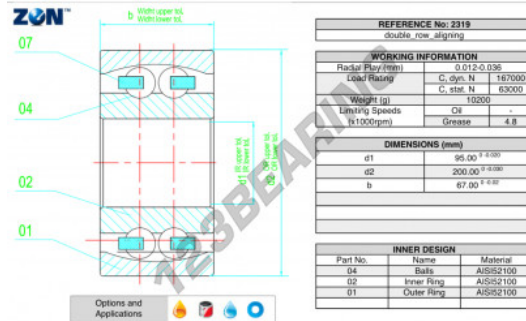

## Self aligning ball bearing 2319-ZEN - 2319-ZEN

<https://www.123bearing.co.uk/bearing-housing/deep-groove-bearing/sefl-aligning/2319-zen>

### PRODUCT FEATURES

Brand	ZEN
N° Ean13	3616060505767
Inside diameter	95 mm
Outside diameter	200 mm
Thickness	67 mm
Limiting speed	4800 rpm
Dynamic load	167 kN
Static load	63 kN
Packaging	1

[contact@123bearing.co.uk](mailto:contact@123bearing.co.uk)