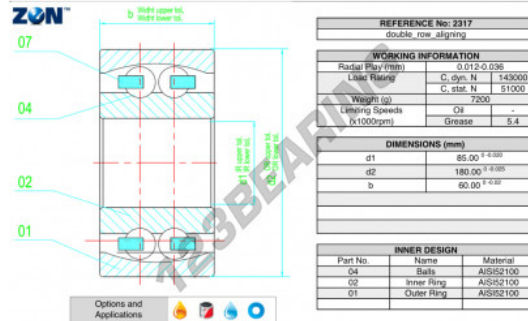

## Self aligning ball bearing 2317-ZEN - 2317-ZEN

<https://www.123bearing.co.uk/bearing-housing/deep-groove-bearing/sefl-aligning/2317-zen>

### PRODUCT FEATURES

Brand	ZEN
N° Ean13	3616060505743
Inside diameter	85 mm
Inside diameter	3.346" inch
Outside diameter	180 mm
Outside diameter	7.087" inch
Thickness	60 mm
Thickness	2.362" inch
Limiting speed	5400 rpm
Dynamic load	143 kN
Static load	51 kN
Packaging	1