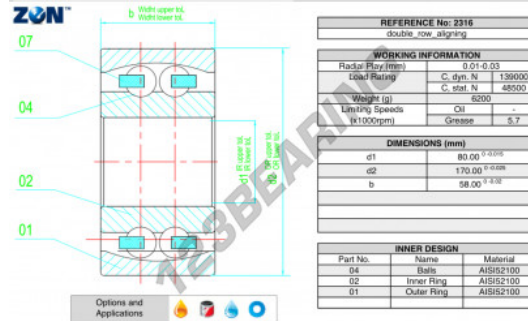

Self aligning ball bearing 2316-ZEN - 2316-ZEN

<https://www.123bearing.co.uk/bearing-housing/deep-groove-bearing/sefl-aligning/2316-zen>

PRODUCT FEATURES

Brand	ZEN
N° Ean13	3616060505736
Inside diameter	80 mm
Outside diameter	170 mm
Thickness	58 mm
Limiting speed	5700 rpm
Weight	5657 g
Dynamic load	139 kN
Static load	48.5 kN
Packaging	1