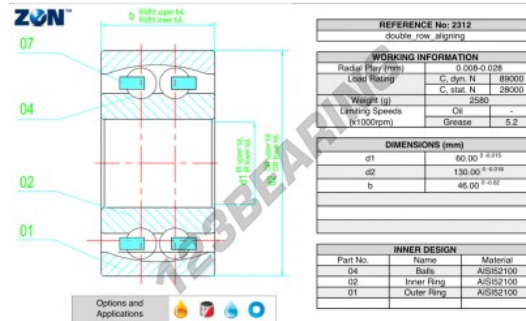

Self aligning ball bearing 2312-ZEN - 2312-ZEN

<https://www.123bearing.co.uk/bearing-housing/deep-groove-bearing/sefl-aligning/2312-zen>

PRODUCT FEATURES

Brand	ZEN
N° Ean13	3616060505699
Inside diameter	60 mm
Outside diameter	130 mm
Thickness	46 mm
Limiting speed	5200 rpm
Weight	2612 g
Dynamic load	89 kN
Static load	28 kN
Packaging	1