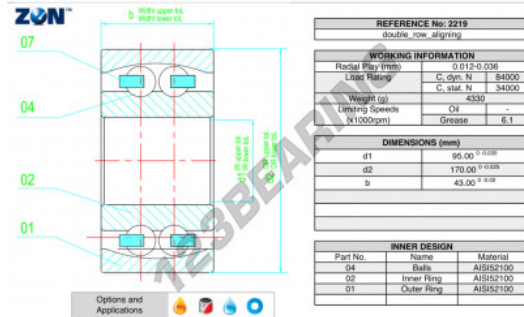

Self aligning ball bearing 2219-ZEN - 2219-ZEN

<https://www.123bearing.co.uk/bearing-housing/deep-groove-bearing/sefl-aligning/2219-zen>

PRODUCT FEATURES

Brand	ZEN
N° Ean13	3616060505569
Inside diameter	95 mm
Inside diameter	3.74" inch
Outside diameter	170 mm
Outside diameter	6.693" inch
Thickness	43 mm
Thickness	1.693" inch
Limiting speed	6100 rpm
Dynamic load	84 kN
Static load	34 kN
Packaging	1