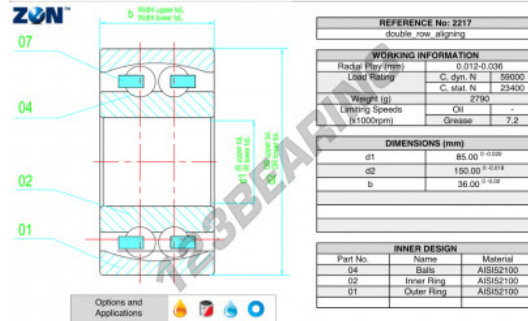

Self aligning ball bearing 2217-ZEN - 2217-ZEN

<https://www.123bearing.co.uk/bearing-housing/deep-groove-bearing/sefl-aligning/2217-zen>

PRODUCT FEATURES

Brand	ZEN
N° Ean13	3616060505545
Inside diameter	85 mm
Inside diameter	3.346" inch
Outside diameter	150 mm
Outside diameter	5.906" inch
Thickness	36 mm
Thickness	1.417" inch
Limiting speed	7200 rpm
Dynamic load	59 kN
Static load	23.4 kN
Packaging	1