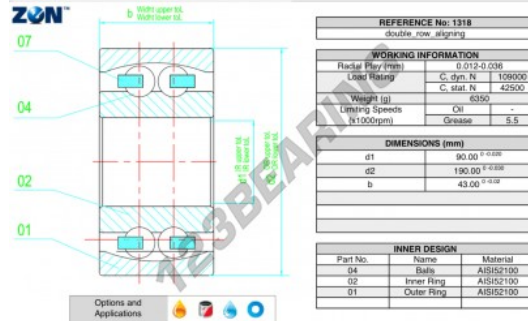

Self aligning ball bearing 1318-ZEN - 1318-ZEN

<https://www.123bearing.co.uk/bearing-housing/deep-groove-bearing/sefl-aligning/1318-zen>

PRODUCT FEATURES

| | |
|------------------|---------------|
| Brand | ZEN |
| N° Ean13 | 3616060505330 |
| Inside diameter | 90 mm |
| Outside diameter | 190 mm |
| Thickness | 43 mm |
| Limiting speed | 5500 rpm |
| Dynamic load | 109 kN |
| Static load | 42.5 kN |
| Packaging | 1 |