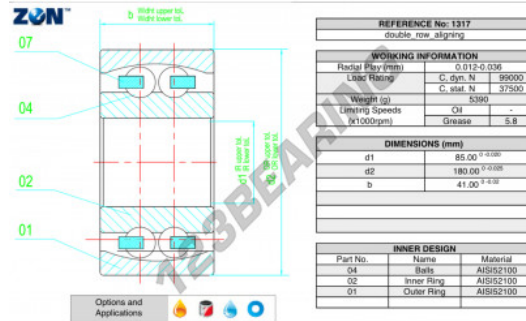

## Self aligning ball bearing 1317-ZEN - 1317-ZEN

<https://www.123bearing.co.uk/bearing-housing/deep-groove-bearing/sefl-aligning/1317-zen>

## PRODUCT FEATURES

Brand	ZEN
N° Ean13	3616060505323
Inside diameter	85 mm
Outside diameter	180 mm
Thickness	41 mm
Limiting speed	5800 rpm
Dynamic load	99 kN
Static load	37.5 kN
Packaging	1

[contact@123bearing.co.uk](mailto:contact@123bearing.co.uk)