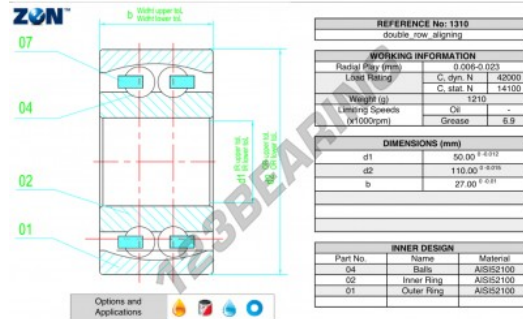

## Self aligning ball bearing 1310-ZEN - 1310-ZEN

<https://www.123bearing.co.uk/bearing-housing/deep-groove-bearing/sefl-aligning/1310-zen>

### PRODUCT FEATURES

Brand	ZEN
N° Ean13	3616060505255
Inside diameter	50 mm
Inside diameter	1.969" inch
Outside diameter	110 mm
Outside diameter	4.331" inch
Thickness	27 mm
Thickness	1.063" inch
Limiting speed	6900 rpm
Weight	1200 g
Dynamic load	42 kN
Static load	14.1 kN
Packaging	1