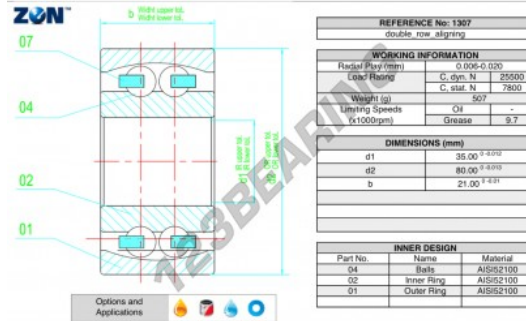

Self aligning ball bearing 1307-ZEN - 1307-ZEN

<https://www.123bearing.co.uk/bearing-housing/deep-groove-bearing/sefl-aligning/1307-zen>

PRODUCT FEATURES

Brand	ZEN
N° Ean13	3616060505224
Inside diameter	35 mm
Outside diameter	80 mm
Thickness	21 mm
Limiting speed	9700 rpm
Weight	510 g
Dynamic load	25.5 kN
Static load	7.8 kN
Packaging	1