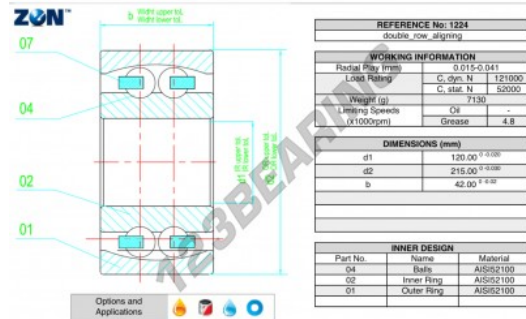

Self aligning ball bearing 1224-ZEN - 1224-ZEN

<https://www.123bearing.co.uk/bearing-housing/deep-groove-bearing/sefl-aligning/1224-zen>

PRODUCT FEATURES

Brand	ZEN
N° Ean13	3616060505156
Inside diameter	120 mm
Inside diameter	4.724" inch
Outside diameter	215 mm
Outside diameter	8.465" inch
Thickness	42 mm
Thickness	1.654" inch
Limiting speed	4800 rpm
Dynamic load	121 kN
Static load	52 kN
Packaging	1