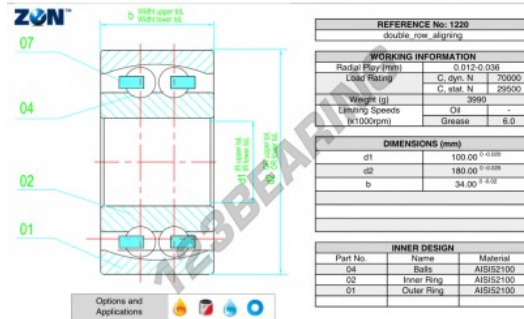

## Self aligning ball bearing 1220-ZEN - 1220-ZEN

<https://www.123bearing.co.uk/bearing-housing/deep-groove-bearing/sefl-aligning/1220-zen>

### PRODUCT FEATURES

Brand	ZEN
N° Ean13	3616060505132
Inside diameter	100 mm
Outside diameter	180 mm
Thickness	34 mm
Limiting speed	6000 rpm
Dynamic load	70 kN
Static load	29.5 kN
Packaging	1

[contact@123bearing.co.uk](mailto:contact@123bearing.co.uk)