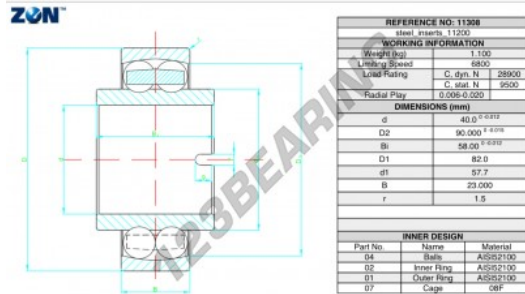

Self aligning ball bearing 11308-ZEN - 11308-ZEN

<https://www.123bearing.co.uk/bearing-housing/deep-groove-bearing/sefl-aligning/11308-zen>

PRODUCT FEATURES

Brand	ZEN
N° Ean13	3616060504920
Inside diameter	40 mm
Outside diameter	90 mm
Thickness	23 mm
Limiting speed	6800 rpm
Dynamic load	28.9 kN
Static load	9.5 kN
Packaging	1