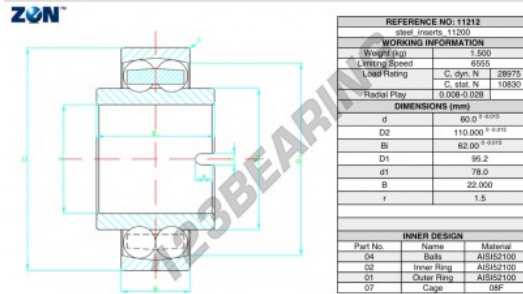

Self aligning ball bearing 11212-ZEN - 11212-ZEN

<https://www.123bearing.co.uk/bearing-housing/deep-groove-bearing/sefl-aligning/11212-zen>

PRODUCT FEATURES

| | |
|------------------|---------------|
| Brand | ZEN |
| N° Ean13 | 3616060504906 |
| Inside diameter | 60 mm |
| Inside diameter | 2.362" inch |
| Outside diameter | 110 mm |
| Outside diameter | 4.331" inch |
| Thickness | 62 mm |
| Thickness | 2.441" inch |
| Limiting speed | 6555 rpm |
| Dynamic load | 28.975 kN |
| Static load | 10.83 kN |
| Packaging | 1 |