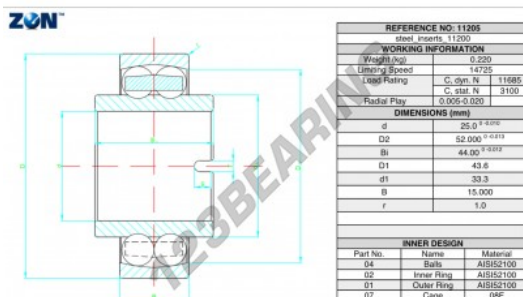

## Self aligning ball bearing 11205-ZEN - 11205-ZEN

<https://www.123bearing.co.uk/bearing-housing/deep-groove-bearing/sefl-aligning/11205-zen>

### PRODUCT FEATURES

Brand	ZEN
N° Ean13	3616060504838
Inside diameter	25 mm
Inside diameter	0.984" inch
Outside diameter	52 mm
Outside diameter	2.047" inch
Thickness	44 mm
Thickness	1.732" inch
Limiting speed	14725 rpm
Dynamic load	11.685 kN
Static load	3.1 kN
Packaging	1