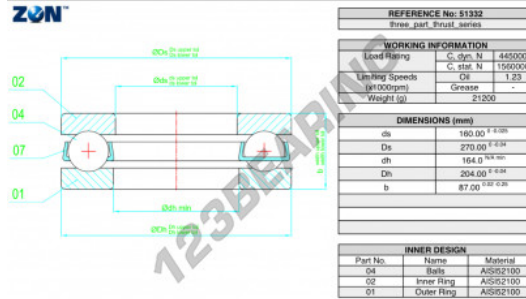

Thrust ball bearing 51332-ZEN - 51332-ZEN

<https://www.123bearing.co.uk/bearing-housing/deep-groove-bearing/thrust/51332-zen>

PRODUCT FEATURES

Brand	ZEN
N° Ean13	3616060504067
Inside diameter	160 mm
Outside diameter	270 mm
Thickness	87 mm
Limiting speed	1230 rpm
Dynamic load	445 kN
Static load	1560 kN
Packaging	1