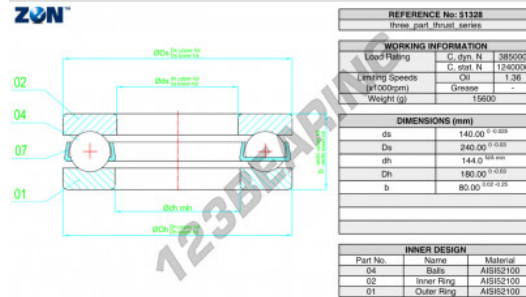

## Thrust ball bearing 51328-ZEN - 51328-ZEN

<https://www.123bearing.co.uk/bearing-housing/deep-groove-bearing/thrust/51328-zen>

## PRODUCT FEATURES

Brand	ZEN
N° Ean13	3616060504043
Inside diameter	140 mm
Outside diameter	240 mm
Thickness	80 mm
Limiting speed	1360 rpm
Dynamic load	385 kN
Static load	1240 kN
Packaging	1

[contact@123bearing.co.uk](mailto:contact@123bearing.co.uk)