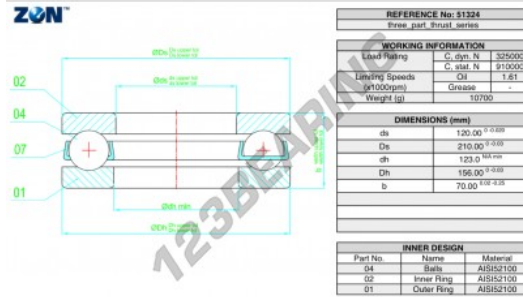

## Thrust ball bearing 51324-ZEN - 51324-ZEN

<https://www.123bearing.co.uk/bearing-housing/deep-groove-bearing/thrust/51324-zen>

### PRODUCT FEATURES

Brand	ZEN
N° Ean13	3616060504029
Inside diameter	120 mm
Outside diameter	210 mm
Thickness	70 mm
Limiting speed	1610 rpm
Dynamic load	325 kN
Static load	910 kN
Packaging	1

[contact@123bearing.co.uk](mailto:contact@123bearing.co.uk)