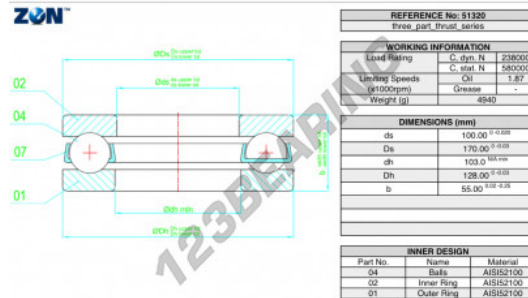

## Thrust ball bearing 51320-ZEN - 51320-ZEN

<https://www.123bearing.co.uk/bearing-housing/deep-groove-bearing/thrust/51320-zen>

## PRODUCT FEATURES

Brand	ZEN
N° Ean13	3616060504005
Inside diameter	100 mm
Outside diameter	170 mm
Thickness	55 mm
Limiting speed	1870 rpm
Dynamic load	238 kN
Static load	580 kN
Packaging	1

[contact@123bearing.co.uk](mailto:contact@123bearing.co.uk)